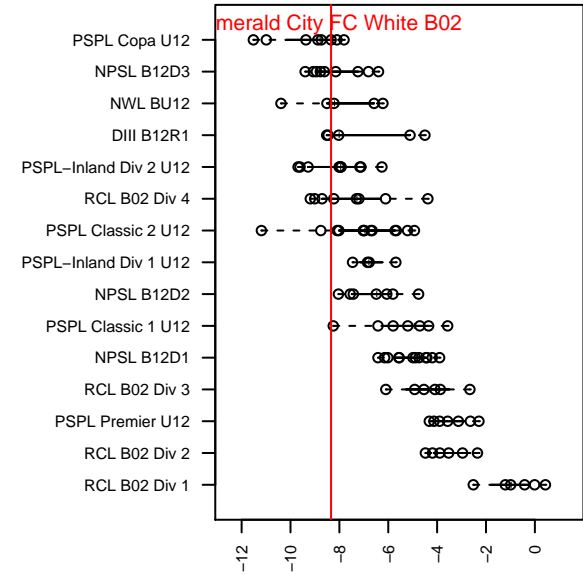

Emerald City FC White B02

Emerald City FC
Seattle, WA
B02 total strength=267
attack=0.18 defense=0.14
fall league = PSPL Copa U12
spr league = Spr PSPL Copa U12

alt names used:
Emerald City FC M02 White
Emerald City FC M02 White

Venues played:
2014 PSPL Copa U12
2014 Spr PSPL Copa U12

**attack and defense variance (black dot)
relative to other teams
and top 10 in region**

**attack and defense rating
relative to others at age
and all opponents in last 13 months**